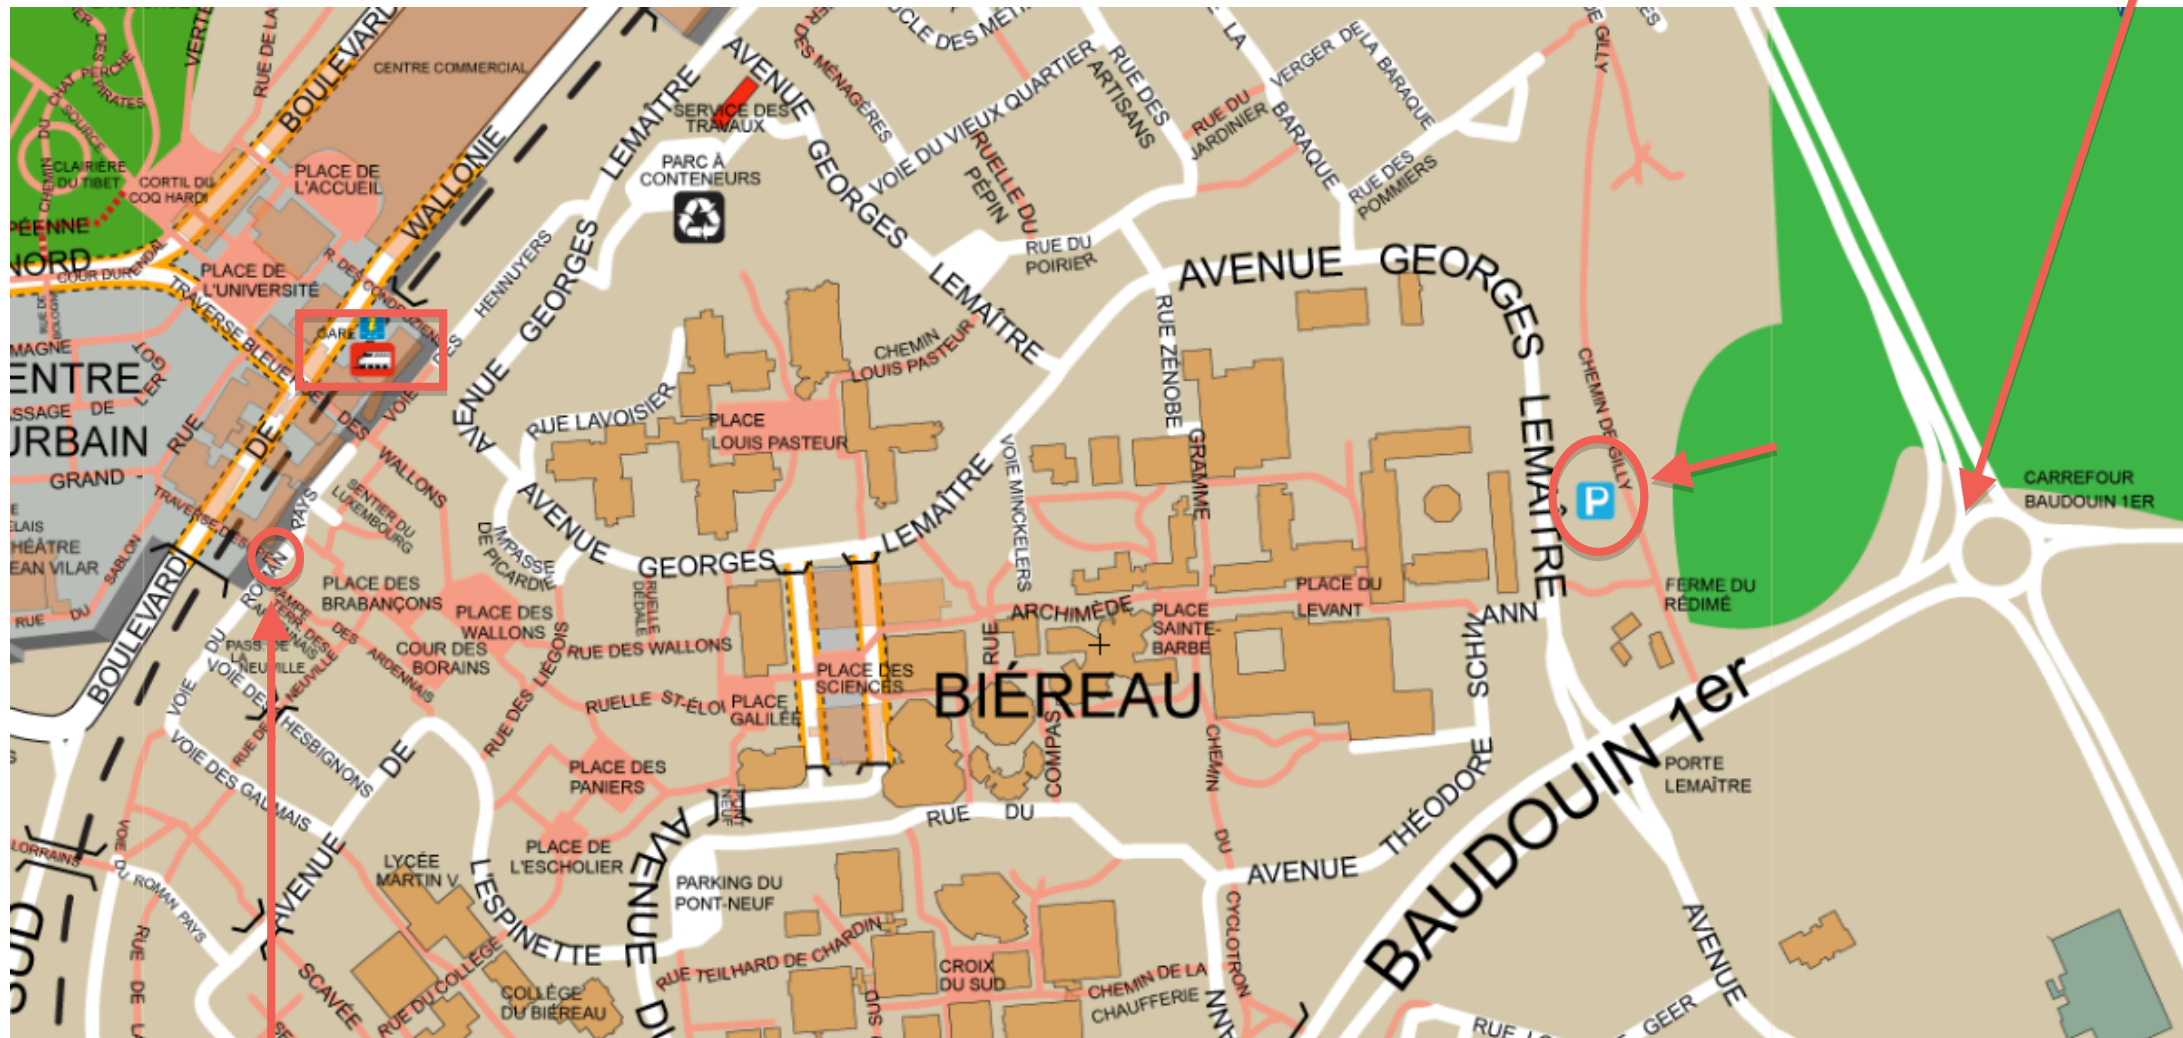

From Brussels or Namur, get off at EXIT 8a.

At the roundabout, take the 3rd output and go straight till the next roundatout, you will arrive here:

CORE,
34 voie du roman pays